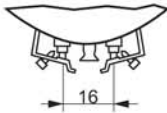

Prospetto innesti lampade

						
2G10	2G11	2G13	2G7	2G8-1	2GX13	4 Pin Single Ended
						
A26/14	B14.5	B15/B15d	B15s/BA15s	B21s	B22/B22d	B22d-3
						
B9.5	BA9s	BA15d	BA20d	BA20s	BA21d	BY22d
						
C7s/CX7s	C10.5 Cable	C10.5I/C10.5s	C14x	C22	Cable	Cap-Cable
						
Cap-Cable Ring	Ceramic Cap-Cable	Ceramic 15.8X14.7	CU	E10-13	E12	E14
						
E26	E27	E39	E40	EZ10	FA4	FA6

GX10 GX12-1 GX16d GX23 GX24d-1 GX24d-2 GX24d-3

SI4s

SI5

SI5d

SI5s

SI9

SI9s

S25.5x60mm