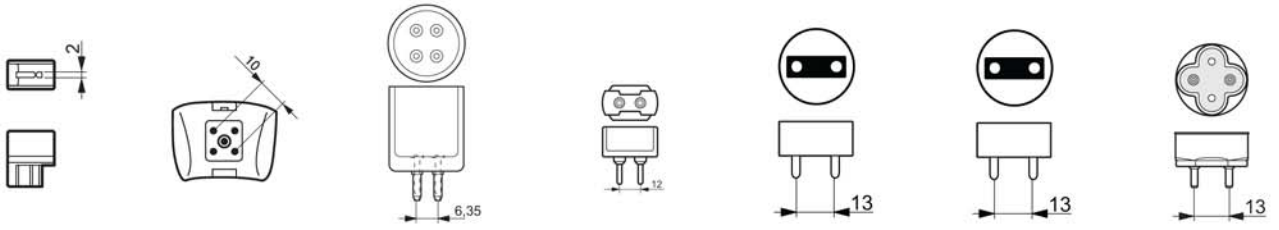

Prospetto innesti lampade

						
2G10	2G11	2G13	2G7	2G8-1	2GX13	4 Pin Single Ended
						
A26/14	B14.5	B15/B15d	B15s/BA15s	B21s	B22/B22d	B22d-3
						
B9.5	BA9s	BA15d	BA20d	BA20s	BA21d	BY22d
						
C7s/CX7s	C10.5 Cable	C10.5I/C10.5s	C14x	C22	Cable	Cap-Cable
						
Cap-Cable Ring	Ceramic Cap-Cable	Ceramic 15.8X14.7	CU	E10-13	E12	E14
						
E26	E27	E39	E40	EZ10	FA4	FA6