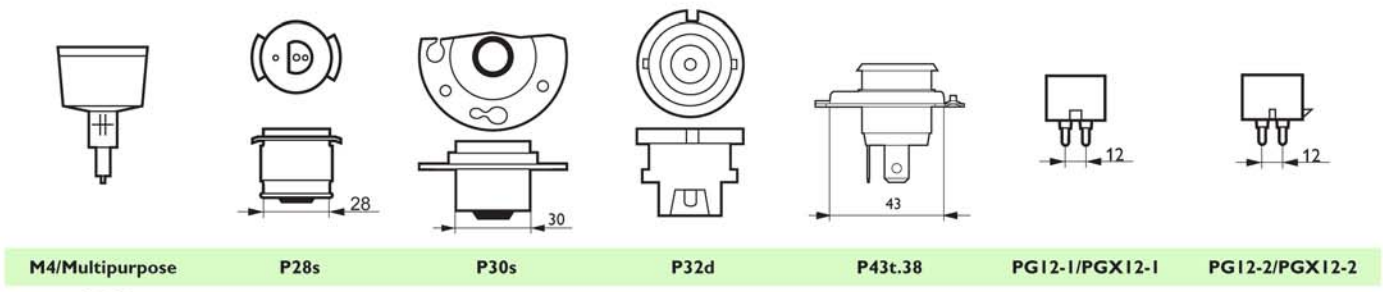

Prospetto innesti lampade

						
2G10	2G11	2G13	2G7	2G8-1	2GX13	4 Pin Single Ended
						
A26/14	B14.5	B15/B15d	B15s/BA15s	B21s	B22/B22d	B22d-3
						
B9.5	BA9s	BA15d	BA20d	BA20s	BA21d	BY22d
						
C7s/CX7s	C10.5 Cable	C10.5I/C10.5s	C14x	C22	Cable	Cap-Cable
						
Cap-Cable Ring	Ceramic Cap-Cable	Ceramic 15.8X14.7	CU	E10-13	E12	E14
						
E26	E27	E39	E40	EZ10	FA4	FA6

FC2 G10q G10.2q G12 G13 G13 TL-D Eco G13 Xtra/Xtreme

G22 G23 G24d-1 G24d-2 G24d-3 G24q-1 G24q-2

G24q-3 G3.9 G38 G4 G5 G5 Xtra G5.3

G53 G5.3-4.8 G54x17q G6.35/GX6.35/GY6.35 G8.5 G9 G9.5

GQ9.5 GR8 GR10q GR14q-1 GU4 GU5.3 GU10

GX10 GX12-1 GX16d GX23 GX24d-1 GX24d-2 GX24d-3

SI4s

SI5

SI5d

SI5s

SI9

SI9s

S25.5x60mm