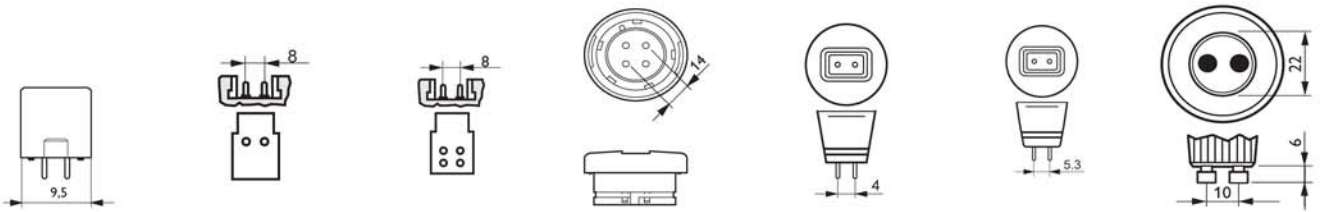

GQ9.5   GR8   GR10q   GR14q-1   GU4   GU5.3   GU10