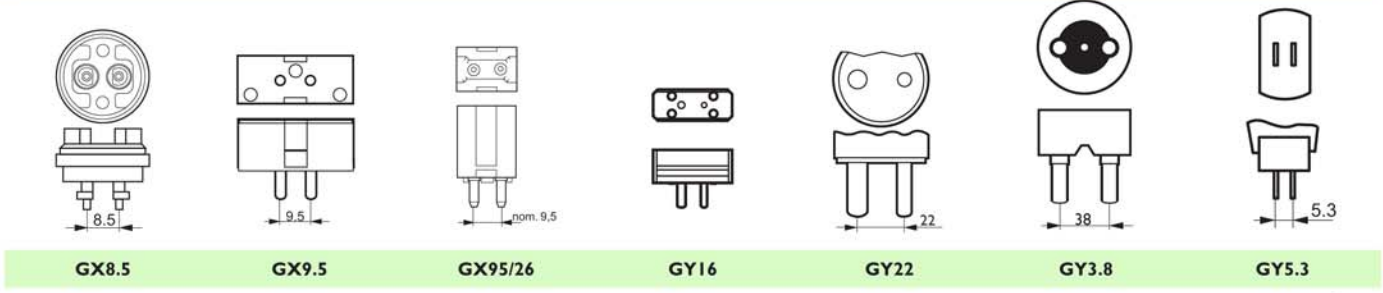

Prospetto innesti lampade

						
2G10	2G11	2G13	2G7	2G8-1	2GX13	4 Pin Single Ended
						
A26/14	B14.5	B15/B15d	B15s/BA15s	B21s	B22/B22d	B22d-3
						
B9.5	BA9s	BA15d	BA20d	BA20s	BA21d	BY22d
						
C7s/CX7s	C10.5 Cable	C10.5I/C10.5s	C14x	C22	Cable	Cap-Cable
						
Cap-Cable Ring	Ceramic Cap-Cable	Ceramic 15.8X14.7	CU	E10-13	E12	E14
						
E26	E27	E39	E40	EZ10	FA4	FA6

FC2 G10q G10.2q G12 G13 G13 TL-D Eco G13 Xtra/Xtreme

G22 G23 G24d-1 G24d-2 G24d-3 G24q-1 G24q-2

G24q-3 G3.9 G38 G4 G5 G5 Xtra G5.3

G53 G5.3-4.8 G54x17q G6.35/GX6.35/GY6.35 G8.5 G9 G9.5

GQ9.5 GR8 GR10q GR14q-1 GU4 GU5.3 GU10

GX10 GX12-1 GX16d GX23 GX24d-1 GX24d-2 GX24d-3

SI4s

SI5

SI5d

SI5s

SI9

SI9s

S25.5x60mm