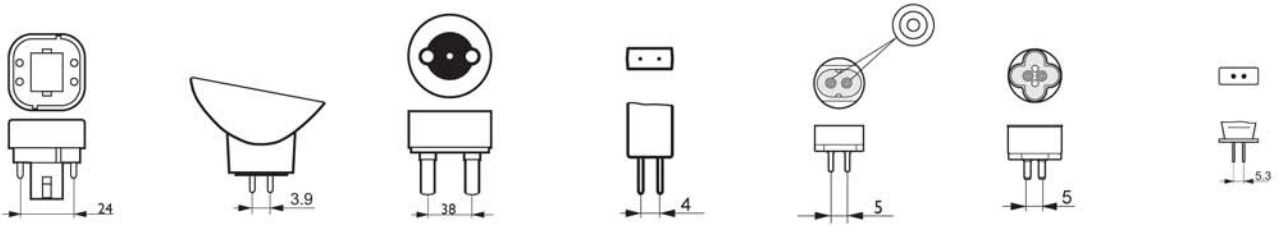

G24q-3   G3.9   G38   G4   G5   G5 Xtra   G5.3