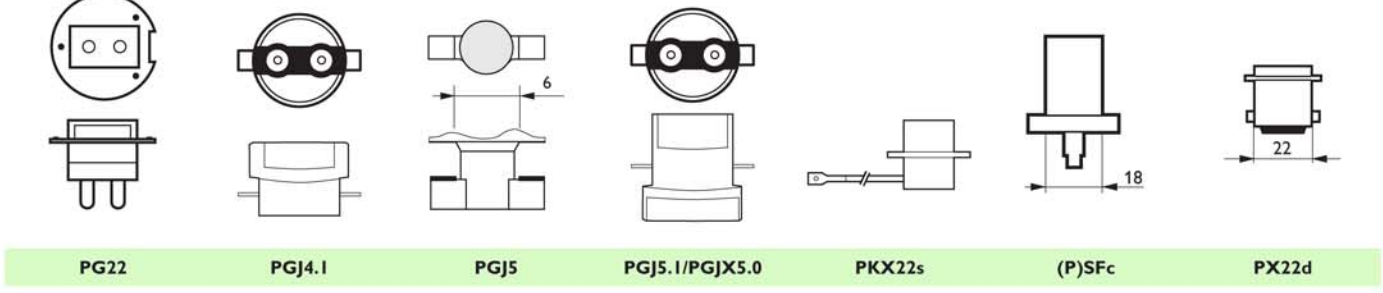

Prospetto innesti lampade

						
2G10	2G11	2G13	2G7	2G8-1	2GX13	4 Pin Single Ended
						
A26/14	B14.5	B15/B15d	B15s/BA15s	B21s	B22/B22d	B22d-3
						
B9.5	BA9s	BA15d	BA20d	BA20s	BA21d	BY22d
						
C7s/CX7s	C10.5 Cable	C10.5I/C10.5s	C14x	C22	Cable	Cap-Cable
						
Cap-Cable Ring	Ceramic Cap-Cable	Ceramic 15.8X14.7	CU	E10-13	E12	E14
						
E26	E27	E39	E40	EZ10	FA4	FA6

FC2 G10q G10.2q G12 G13 G13 TL-D Eco G13 Xtra/Xtreme

G22 G23 G24d-1 G24d-2 G24d-3 G24q-1 G24q-2

G24q-3 G3.9 G38 G4 G5 G5 Xtra G5.3

G53 G5.3-4.8 G54x17q G6.35/GX6.35/GY6.35 G8.5 G9 G9.5

GQ9.5 GR8 GR10q GR14q-1 GU4 GU5.3 GU10

GX10 GX12-1 GX16d GX23 GX24d-1 GX24d-2 GX24d-3

SI4s

SI5

SI5d

SI5s

SI9

SI9s

S25.5x60mm