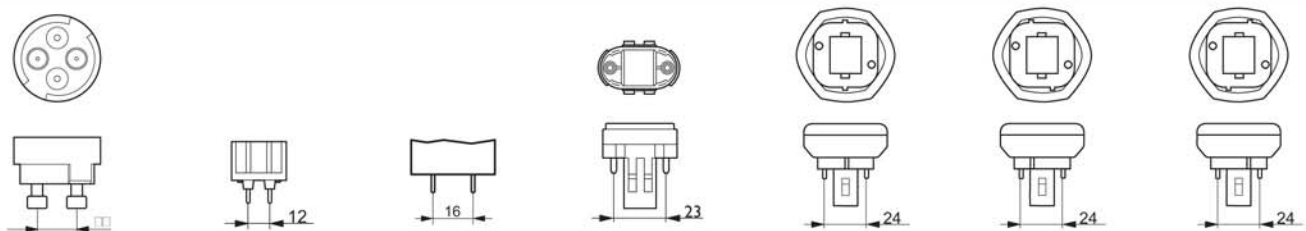

Prospetto innesti lampade

						
2G10	2G11	2G13	2G7	2G8-1	2GX13	4 Pin Single Ended
						
A26/14	B14.5	B15/B15d	B15s/BA15s	B21s	B22/B22d	B22d-3
						
B9.5	BA9s	BA15d	BA20d	BA20s	BA21d	BY22d
						
C7s/CX7s	C10.5 Cable	C10.5I/C10.5s	C14x	C22	Cable	Cap-Cable
						
Cap-Cable Ring	Ceramic Cap-Cable	Ceramic 15.8X14.7	CU	E10-13	E12	E14
						
E26	E27	E39	E40	EZ10	FA4	FA6

FC2 G10q G10.2q G12 G13 G13 TL-D Eco G13 Xtra/Xtreme

G22 G23 G24d-1 G24d-2 G24d-3 G24q-1 G24q-2

G24q-3 G3.9 G38 G4 G5 G5 Xtra G5.3

G53 G5.3-4.8 G54x17q G6.35/GX6.35/GY6.35 G8.5 G9 G9.5

GQ9.5 GR8 GR10q GR14q-1 GU4 GU5.3 GU10

GX10 GX12-1 GX16d GX23 GX24d-1 GX24d-2 GX24d-3

SI4s

SI5

SI5d

SI5s

SI9

SI9s

S25.5x60mm