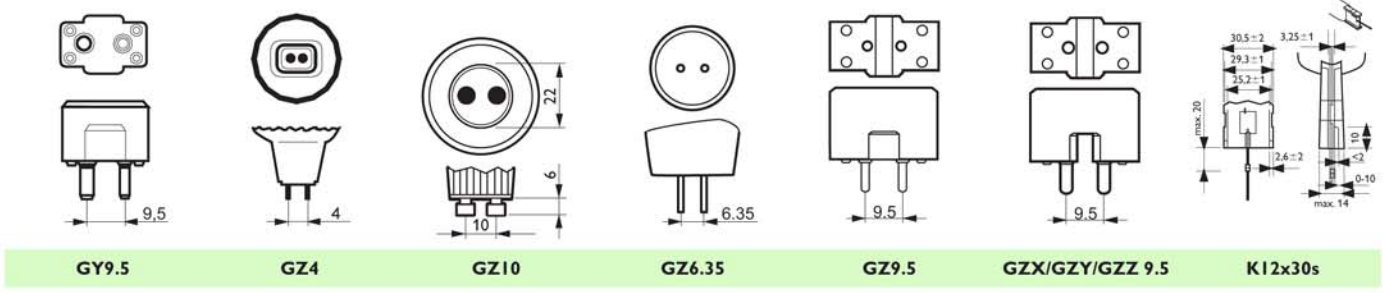

Prospetto innesti lampade

						
2G10	2G11	2G13	2G7	2G8-1	2GX13	4 Pin Single Ended
						
A26/14	B14.5	B15/B15d	B15s/BA15s	B21s	B22/B22d	B22d-3
						
B9.5	BA9s	BA15d	BA20d	BA20s	BA21d	BY22d
						
C7s/CX7s	C10.5 Cable	C10.5I/C10.5s	C14x	C22	Cable	Cap-Cable
						
Cap-Cable Ring	Ceramic Cap-Cable	Ceramic 15.8X14.7	CU	E10-13	E12	E14
						
E26	E27	E39	E40	EZ10	FA4	FA6

FC2 G10q G10.2q G12 G13 G13 TL-D Eco G13 Xtra/Xtreme

G22 G23 G24d-1 G24d-2 G24d-3 G24q-1 G24q-2

G24q-3 G3.9 G38 G4 G5 G5 Xtra G5.3

G53 G5.3-4.8 G54x17q G6.35/GX6.35/GY6.35 G8.5 G9 G9.5

GQ9.5 GR8 GR10q GR14q-1 GU4 GU5.3 GU10

GX10 GX12-1 GX16d GX23 GX24d-1 GX24d-2 GX24d-3

SI4s

SI5

SI5d

SI5s

SI9

SI9s

S25.5x60mm