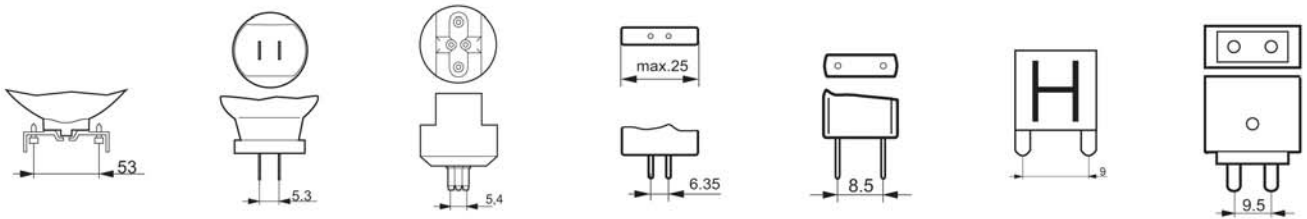

G53   G5.3-4.8   G54x17q   G6.35/GX6.35/GY6.35   G8.5   G9   G9.5