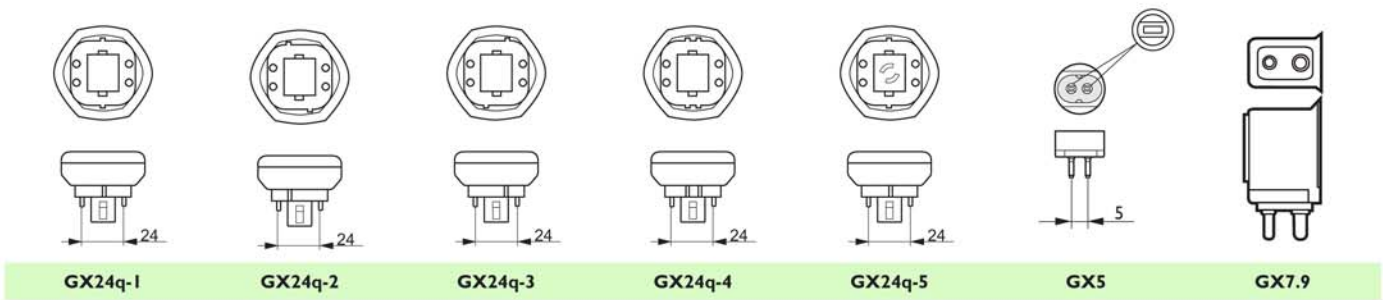

Prospetto innesti lampade

						
2G10	2G11	2G13	2G7	2G8-1	2GX13	4 Pin Single Ended
						
A26/14	B14.5	B15/B15d	B15s/BA15s	B21s	B22/B22d	B22d-3
						
B9.5	BA9s	BA15d	BA20d	BA20s	BA21d	BY22d
						
C7s/CX7s	C10.5 Cable	C10.5I/C10.5s	C14x	C22	Cable	Cap-Cable
						
Cap-Cable Ring	Ceramic Cap-Cable	Ceramic 15.8X14.7	CU	E10-13	E12	E14
						
E26	E27	E39	E40	EZ10	FA4	FA6

FC2 G10q G10.2q G12 G13 G13 TL-D Eco G13 Xtra/Xtreme

G22 G23 G24d-1 G24d-2 G24d-3 G24q-1 G24q-2

G24q-3 G3.9 G38 G4 G5 G5 Xtra G5.3

G53 G5.3-4.8 G54x17q G6.35/GX6.35/GY6.35 G8.5 G9 G9.5

GQ9.5 GR8 GR10q GR14q-1 GU4 GU5.3 GU10

GX10 GX12-1 GX16d GX23 GX24d-1 GX24d-2 GX24d-3

SI4s

SI5

SI5d

SI5s

SI9

SI9s

S25.5x60mm