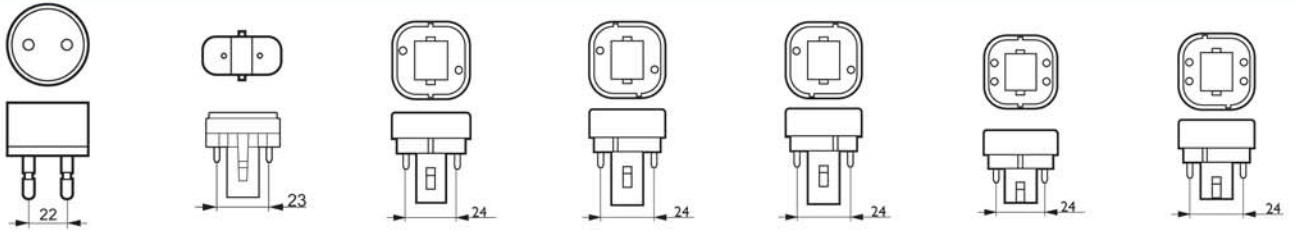

G22   G23   G24d-1   G24d-2   G24d-3   G24q-1   G24q-2